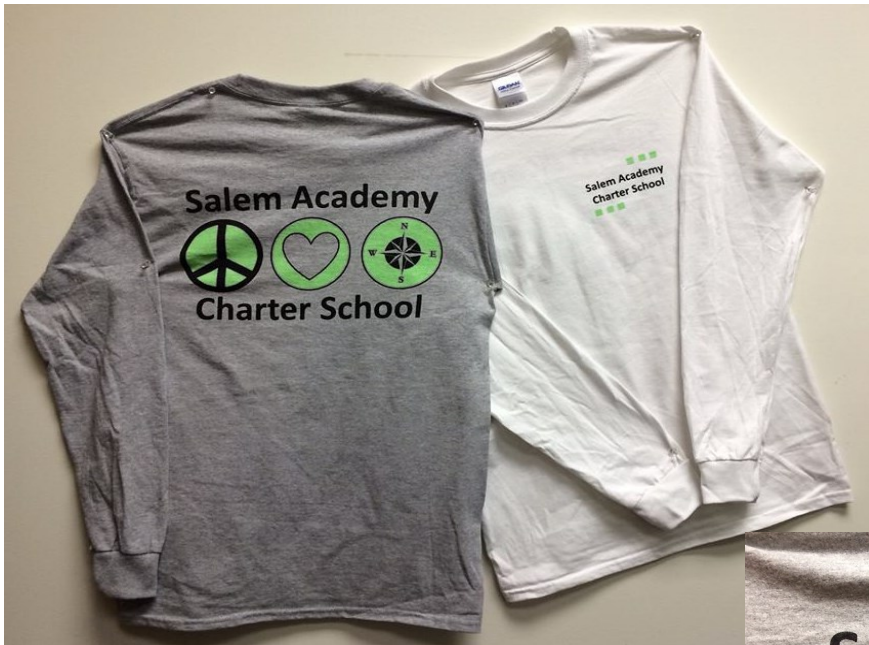

Limited Edition T-Shirts

\$15

Get yours while supplies last!

-S, M, L & XL

-Long Sleeve

-White or Grey

**See Mrs. S in Rom 102 for
available sizes and colors**